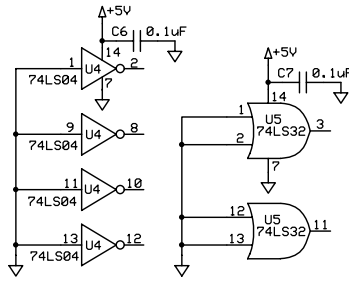

MEMORY MAP

>0000 - >7FFF ---- 32Kbyte EPROM
 >8000 - >FFFF ---- 32Kbyte RAM
 (TMS 9995 internal RAM in
 >F000 - >FFFF area)

UNUSED GATES

TMS 9995		
Breadboard Project		
Stuart Conner	Rev 0.3 06/11/2014	Page 1 of 2