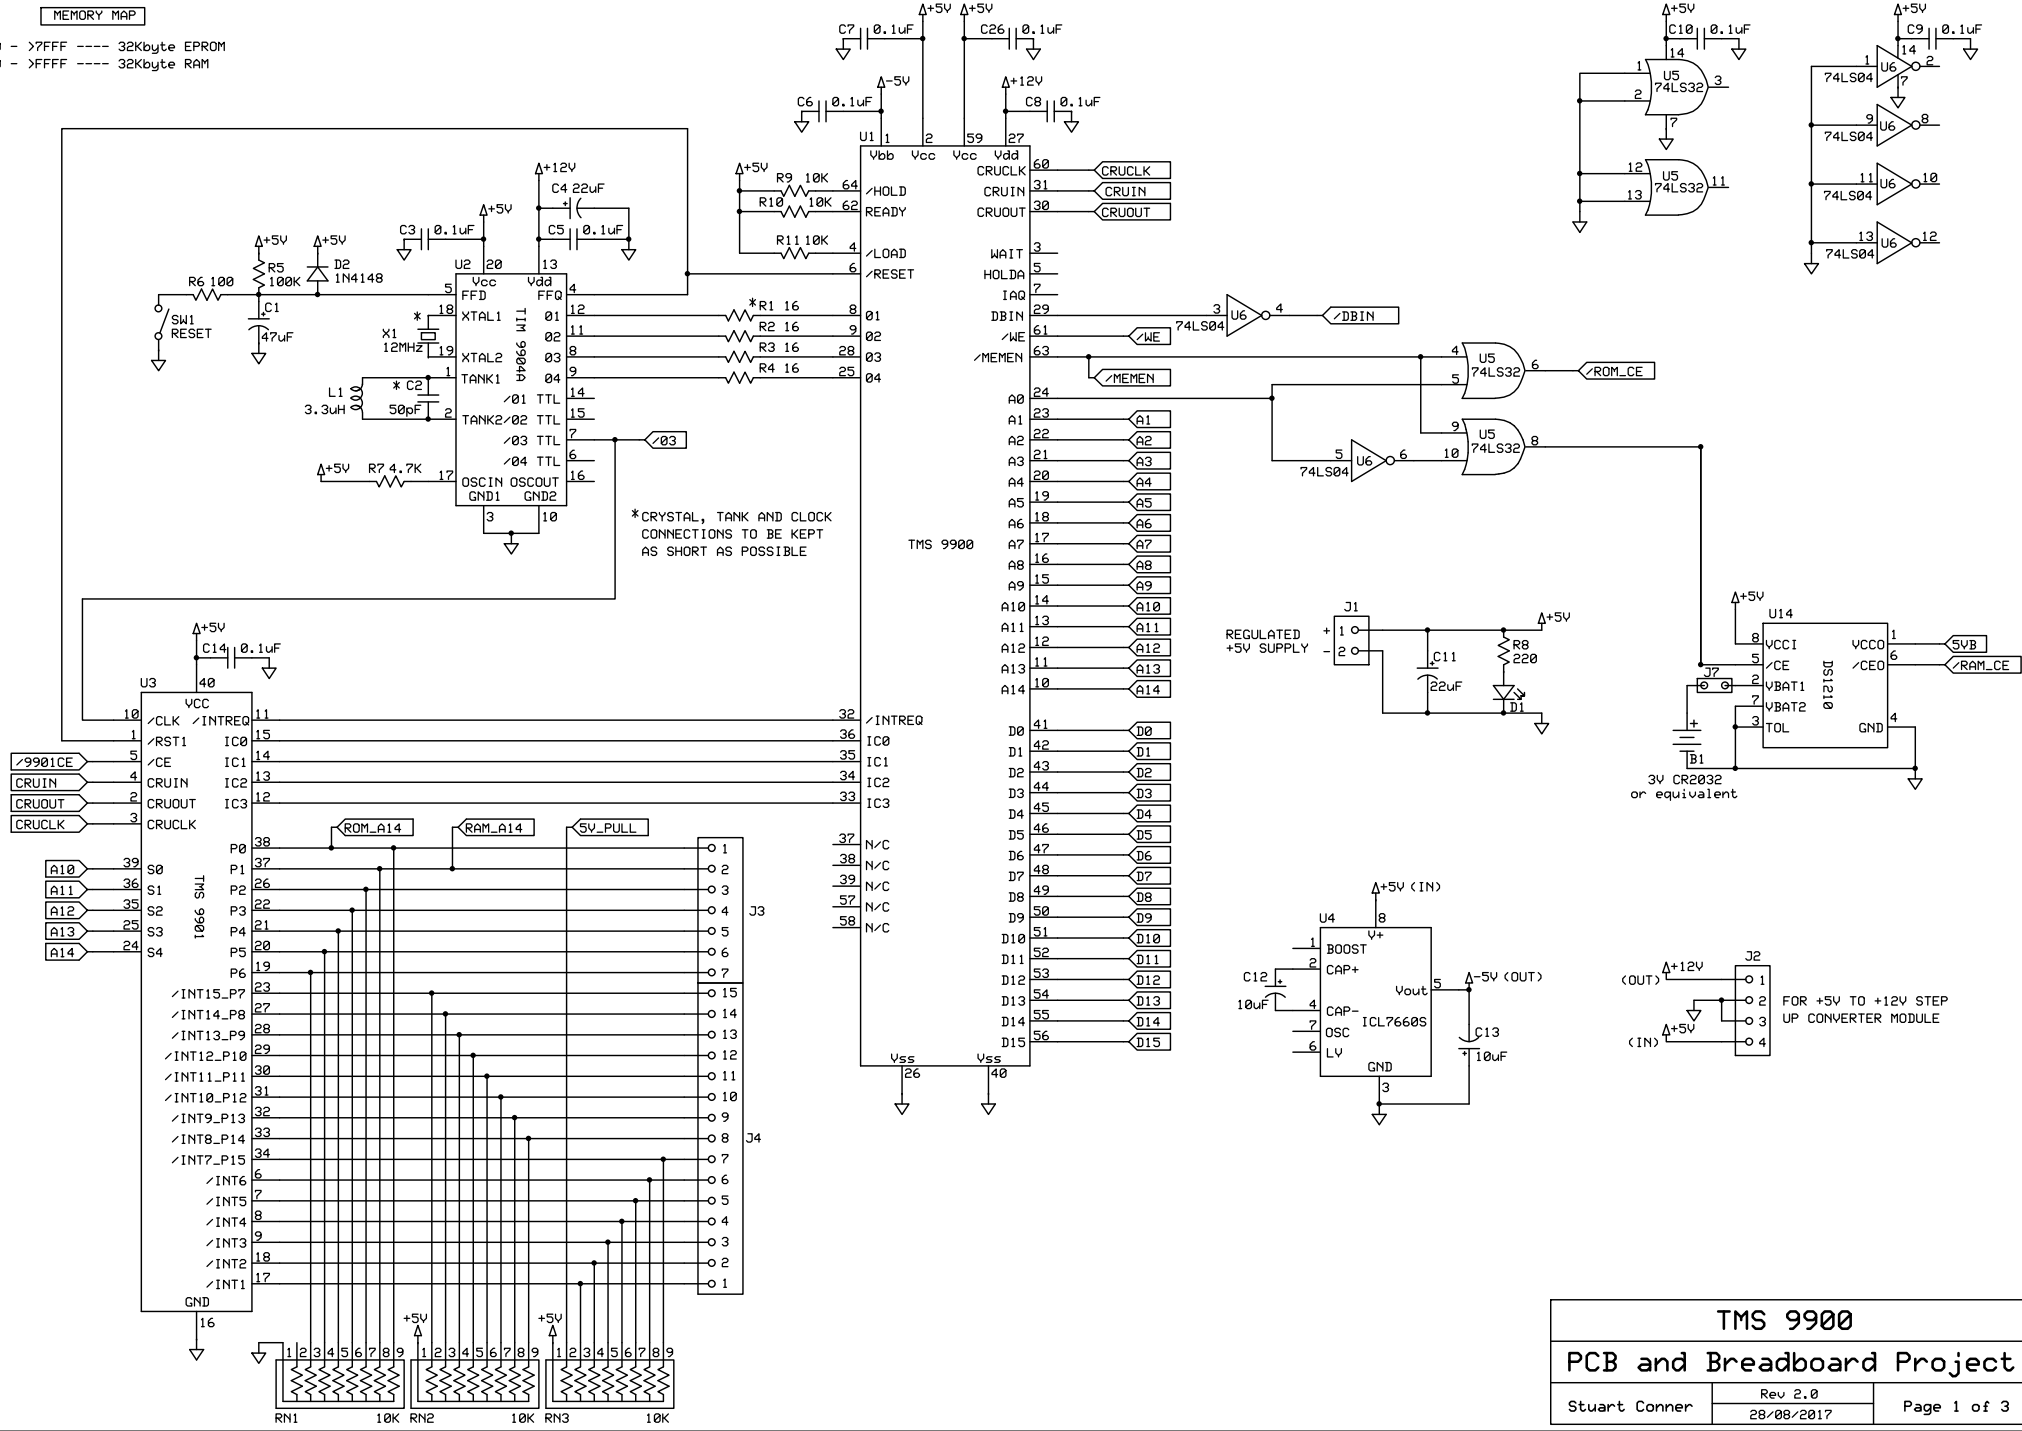

UNUSED GATES

MEMORY MAP

>0000 - >7FFF ---- 32Kbyte EPROM  
>8000 - >FFFF ---- 32Kbyte RAM

CRU SOFTWARE BASE ADDRESSES:  
 TMS 9902: >0000  
 TMS 9901: >0040