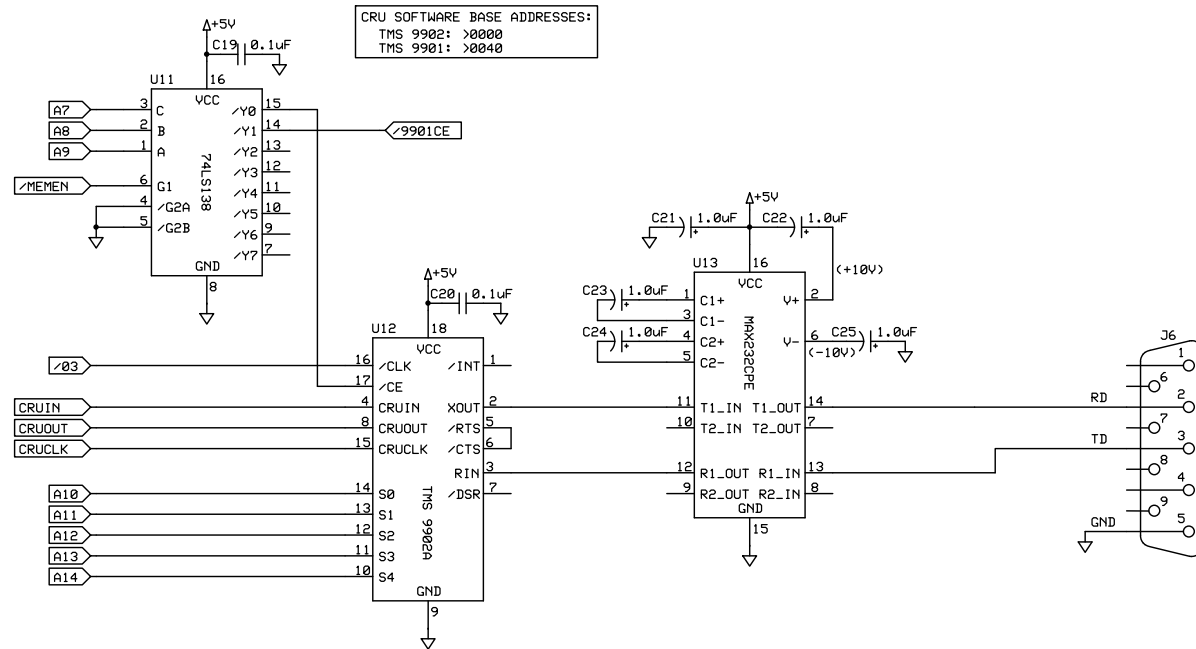

UNUSED GATES

MEMORY MAP

>0000 - >7FFF ---- 32Kbyte EPROM  
>8000 - >FFFF ---- 32Kbyte RAM

CRU SOFTWARE BASE ADDRESSES:  
 TMS 9902: >0000  
 TMS 9901: >0040