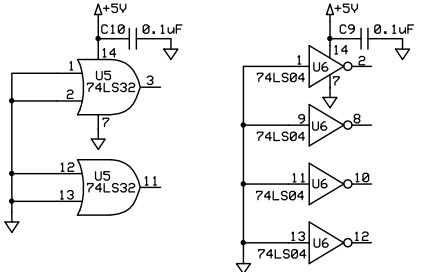

UNUSED GATES

MEMORY MAP

>0000 - >7FFF ---- 32Kbyte EPROM  
>8000 - >FFFF ---- 32Kbyte RAM

CRU SOFTWARE BASE ADDRESSES:  
 TMS 9902: >0000  
 TMS 9901: >0040